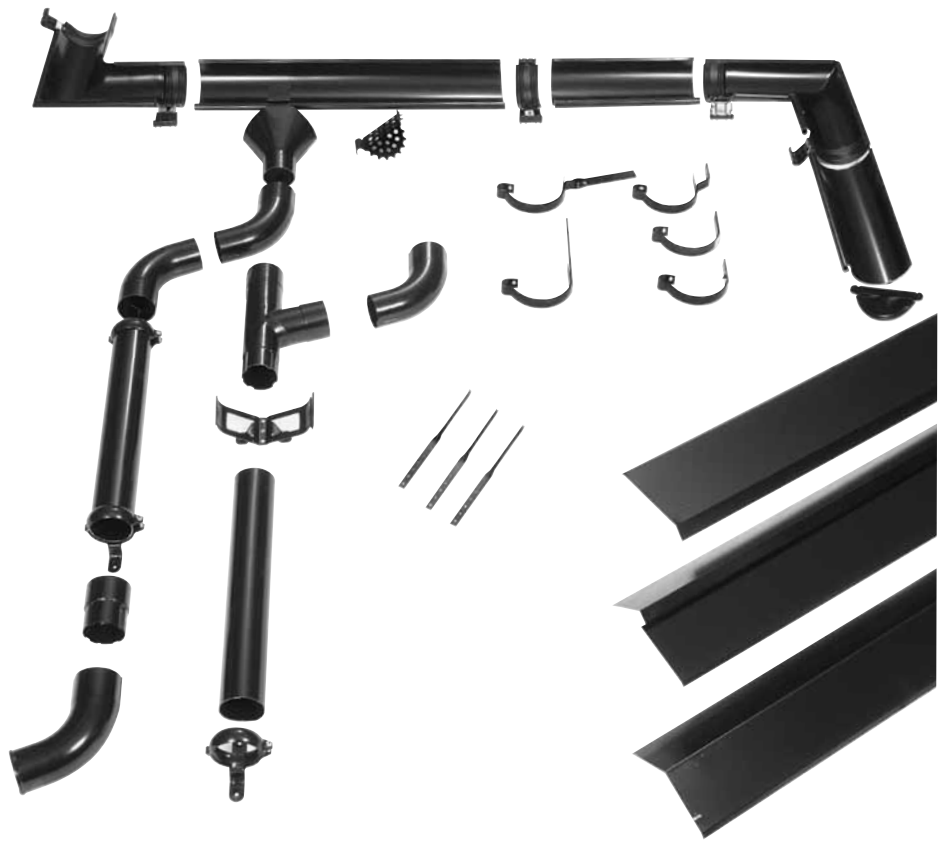

## on the roof

## Isola gutters made of steel

It shows its capabilities during rain, storm, snow and ice. Everything flows. Isola steel gutters made from plural-coated galvanized steel. The material combination consisting of high quality steel and several layers of protection ensures the exceptional strength of this gutter system, combined with modern design and elegant appearance.