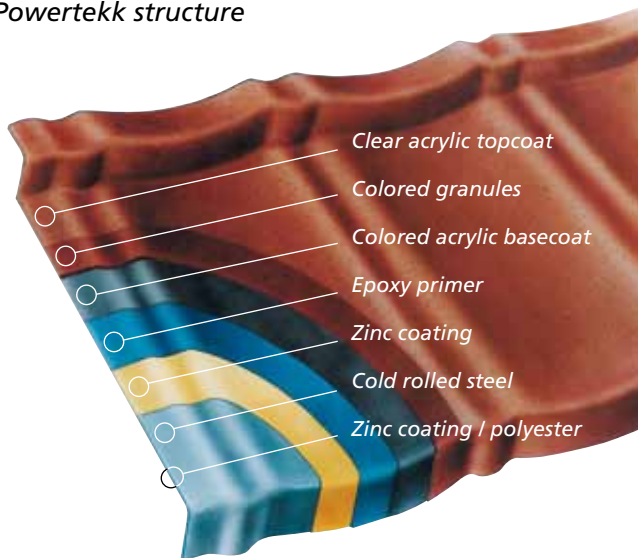

## Isola-Quality, layer for layer

*Powertekk structure*

The strong special steel provides Isola Powertekk with the stability that makes it resilient and safe. Several layers protect the steel and make it invulnerable to external influences such as snow and rain, heat, solar radiation and other environmental influences. The strong steel combined with the optimal galvanization provides a guarantee for a long service life.