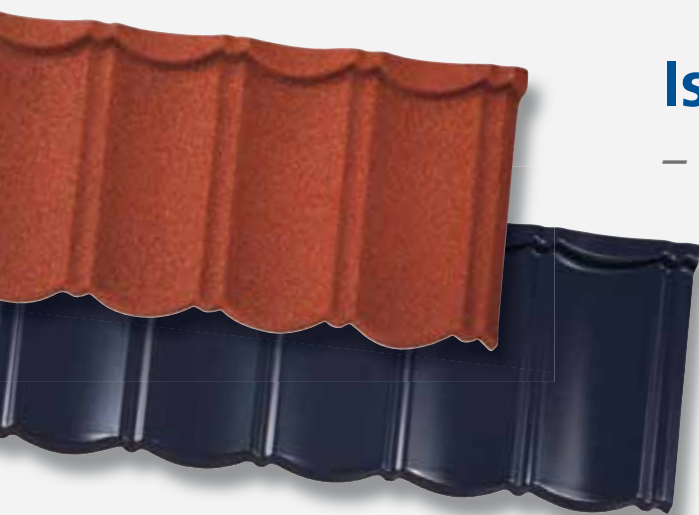

Isola Powertekk

The strong steel roof system

Isola Powertekk

– Nordic and CC

Dry and healthy buildings