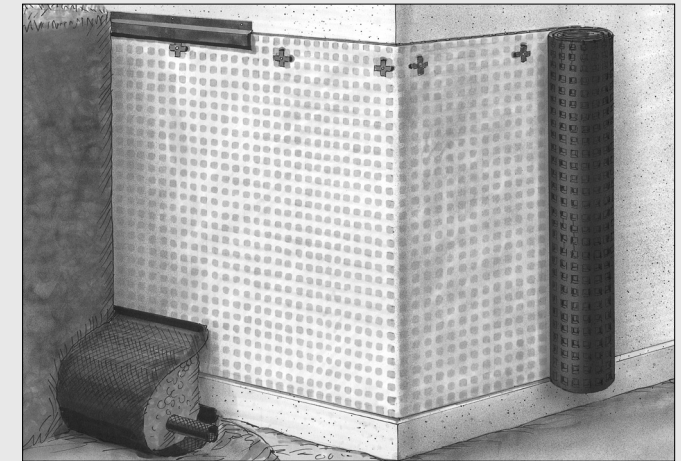

Platon Double Drain

Monteringsanvisning / Installation instructions

Alt. 1 (på isolering, avsluttes v/terreng overflate)
(on insulation, finish at ground level)

Alt. 2 (på isolering, avsluttes øverst på grunnmuren)
(on insulation, finish at top of wall)

Alt. 3 (ingen isolering, monteres rett på grunnmuren)
(no insulation, installed straight onto the wall)

www.isola.no
www.isola.com

isola[®]