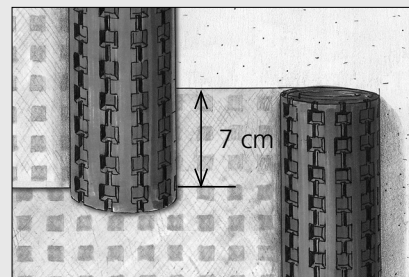

Platon Double Drain

Monteringsanvisning / Installation instructions

Alt. 1 (på isolering, avsluttes v/terreng overflate)
(on insulation, finish at ground level)

Alt. 2 (på isolering, avsluttes øverst på grunnmuren)
(on insulation, finish at top of wall)

Alt. 3 (ingen isolering, monteres rett på grunnmuren)
(no insulation, installed straight onto the wall)

www.isola.no
www.isola.com

isola[®]