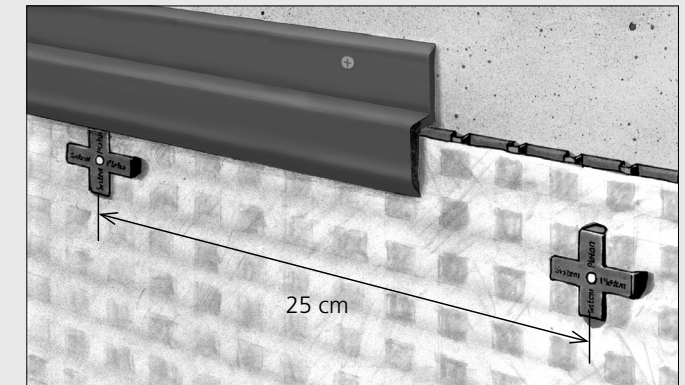

Platon Double Drain

Monteringsanvisning / Installation instructions

Alt. 1 (på isolering, avsluttes v/terreng overflate)
(on insulation, finish at ground level)

Alt. 2 (på isolering, avsluttes øverst på grunnmuren)
(on insulation, finish at top of wall)

Alt. 3 (ingen isolering, monteres rett på grunnmuren)
(no insulation, installed straight onto the wall)

www.isola.no
www.isola.com

isola[®]