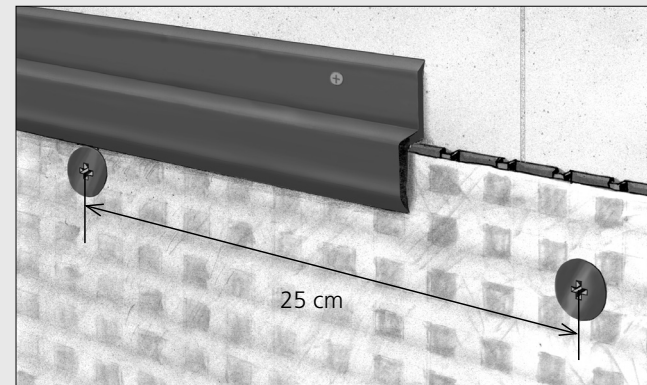

Alt. 3 (ingen isolering, monteres rett på grunnmuren)
(no insulation, installed straight onto the wall)