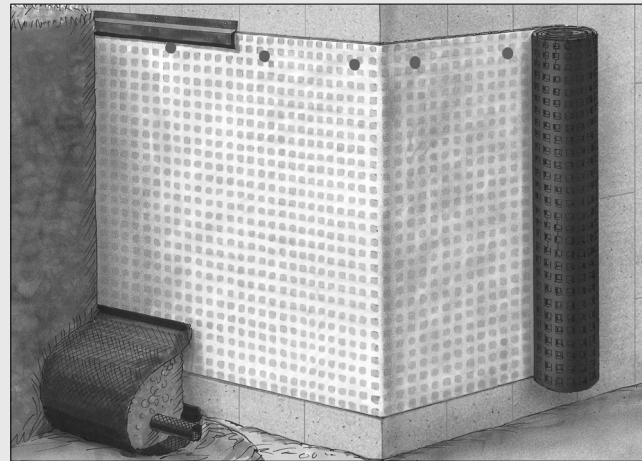

Platon Double Drain

Monteringsanvisning / Installation instructions

Alt. 1 (på isolering, avsluttes v/terreng overflate)
(on insulation, finish at ground level)

Alt. 2 (på isolering, avsluttes øverst på grunnmuren)
(on insulation, finish at top of wall)

Alt. 3 (ingen isolering, monteres rett på grunnmuren)
(no insulation, installed straight onto the wall)

www.isola.no
www.isola.com

isola[®]