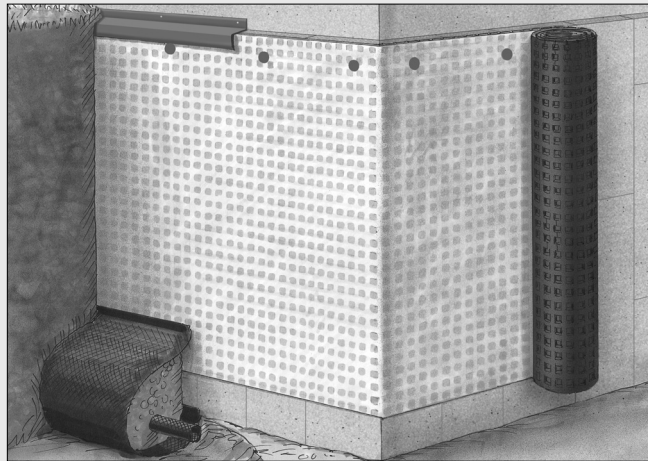

Platon Double Drain

Monteringsanvisning / Installation instructions

Alt. 1 (på isolering, avsluttes v/terreng overflate)
(on insulation, finish at ground level)

Alt. 2 (på isolering, avsluttes øverst på grunnmuren)
(on insulation, finish at top of wall)

Alt. 3 (ingen isolering, monteres rett på grunnmuren)
(no insulation, installed straight onto the wall)

www.isola.no
www.isola.com

isola[®]